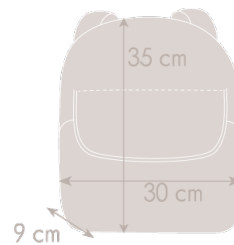

MOCHILA
BACK PACK